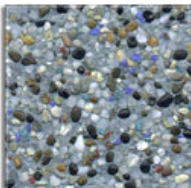

Satin Matrix™

PREMIUM PEBBLE FINISH

Water Color

Finish

Jet Black

Glacial White

Kiwi Blend Blue

Northshore Caribbean

Northshore Gold

Northshore Plum

Kiwi Blend Tropical

Antigua

Irish Creme

Smokey Grey

Northshore Tahoe

Midnight Sea