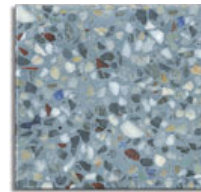

Primera Stone™

PREMIUM POOL FINISH

Blue Pacific Coast

Water Color

Signature Series

Blue Pacific Coast

Caribbean Coast

Crystal Coast

Crimson Mist

Ivory Mist

Platinum Mist

Emerald Coast

Tahoe Coast

Black Kona

Evergreen