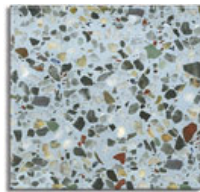

Primera Stone™

PREMIUM POOL FINISH

Blue Pacific Coast

Water Color

Signature Series

Blue Pacific Coast

Caribbean Coast

Crystal Coast

Crimson Mist

Ivory Mist

Platinum Mist

Emerald Coast

Tahoe Coast

Black Kona

Evergreen