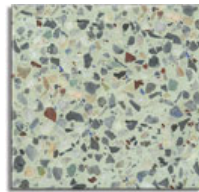

Primera Stone™

PREMIUM POOL FINISH

Blue Pacific Coast

Water Color

Signature Series

Blue Pacific Coast

Caribbean Coast

Crystal Coast

Crimson Mist

Ivory Mist

Platinum Mist

Emerald Coast

Tahoe Coast

Black Kona

Evergreen