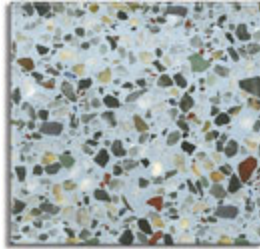

Primera Stone™

PREMIUM POOL FINISH

Blue Pacific Coast

Water Color

Signature Series

Blue Pacific Coast

Caribbean Coast

Crystal Coast

Crimson Mist

Ivory Mist

Platinum Mist

Emerald Coast

Tahoe Coast

Black Kona

Evergreen