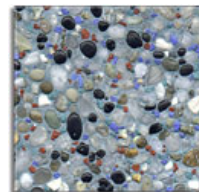

Pearl Matrix™

PREMIUM PEBBLE FINISH

Water Color

Finish

Midnight Ocean

Jet Black

White Pearl

New Zealand Blend Blue

Chilean Beach Caribbean

Chilean Beach Gold

Chilean Beach Plum

Chilean Beach Tahoe

New Zealand Blend Tropical

Emerald Isle

Key Lime

Dove Grey

Mediterranean

Soft White

Black Magic