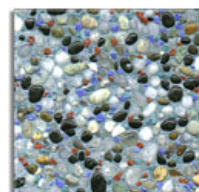

Pearl Matrix™

PREMIUM PEBBLE FINISH

Water Color

Finish

Midnight Ocean

Jet Black

White Pearl

New Zealand Blend Blue

Chilean Beach Caribbean

Chilean Beach Gold

Chilean Beach Plum

Chilean Beach Tahoe

New Zealand Blend Tropical

Emerald Isle

Key Lime

Dove Grey

Mediterranean

Soft White

Black Magic